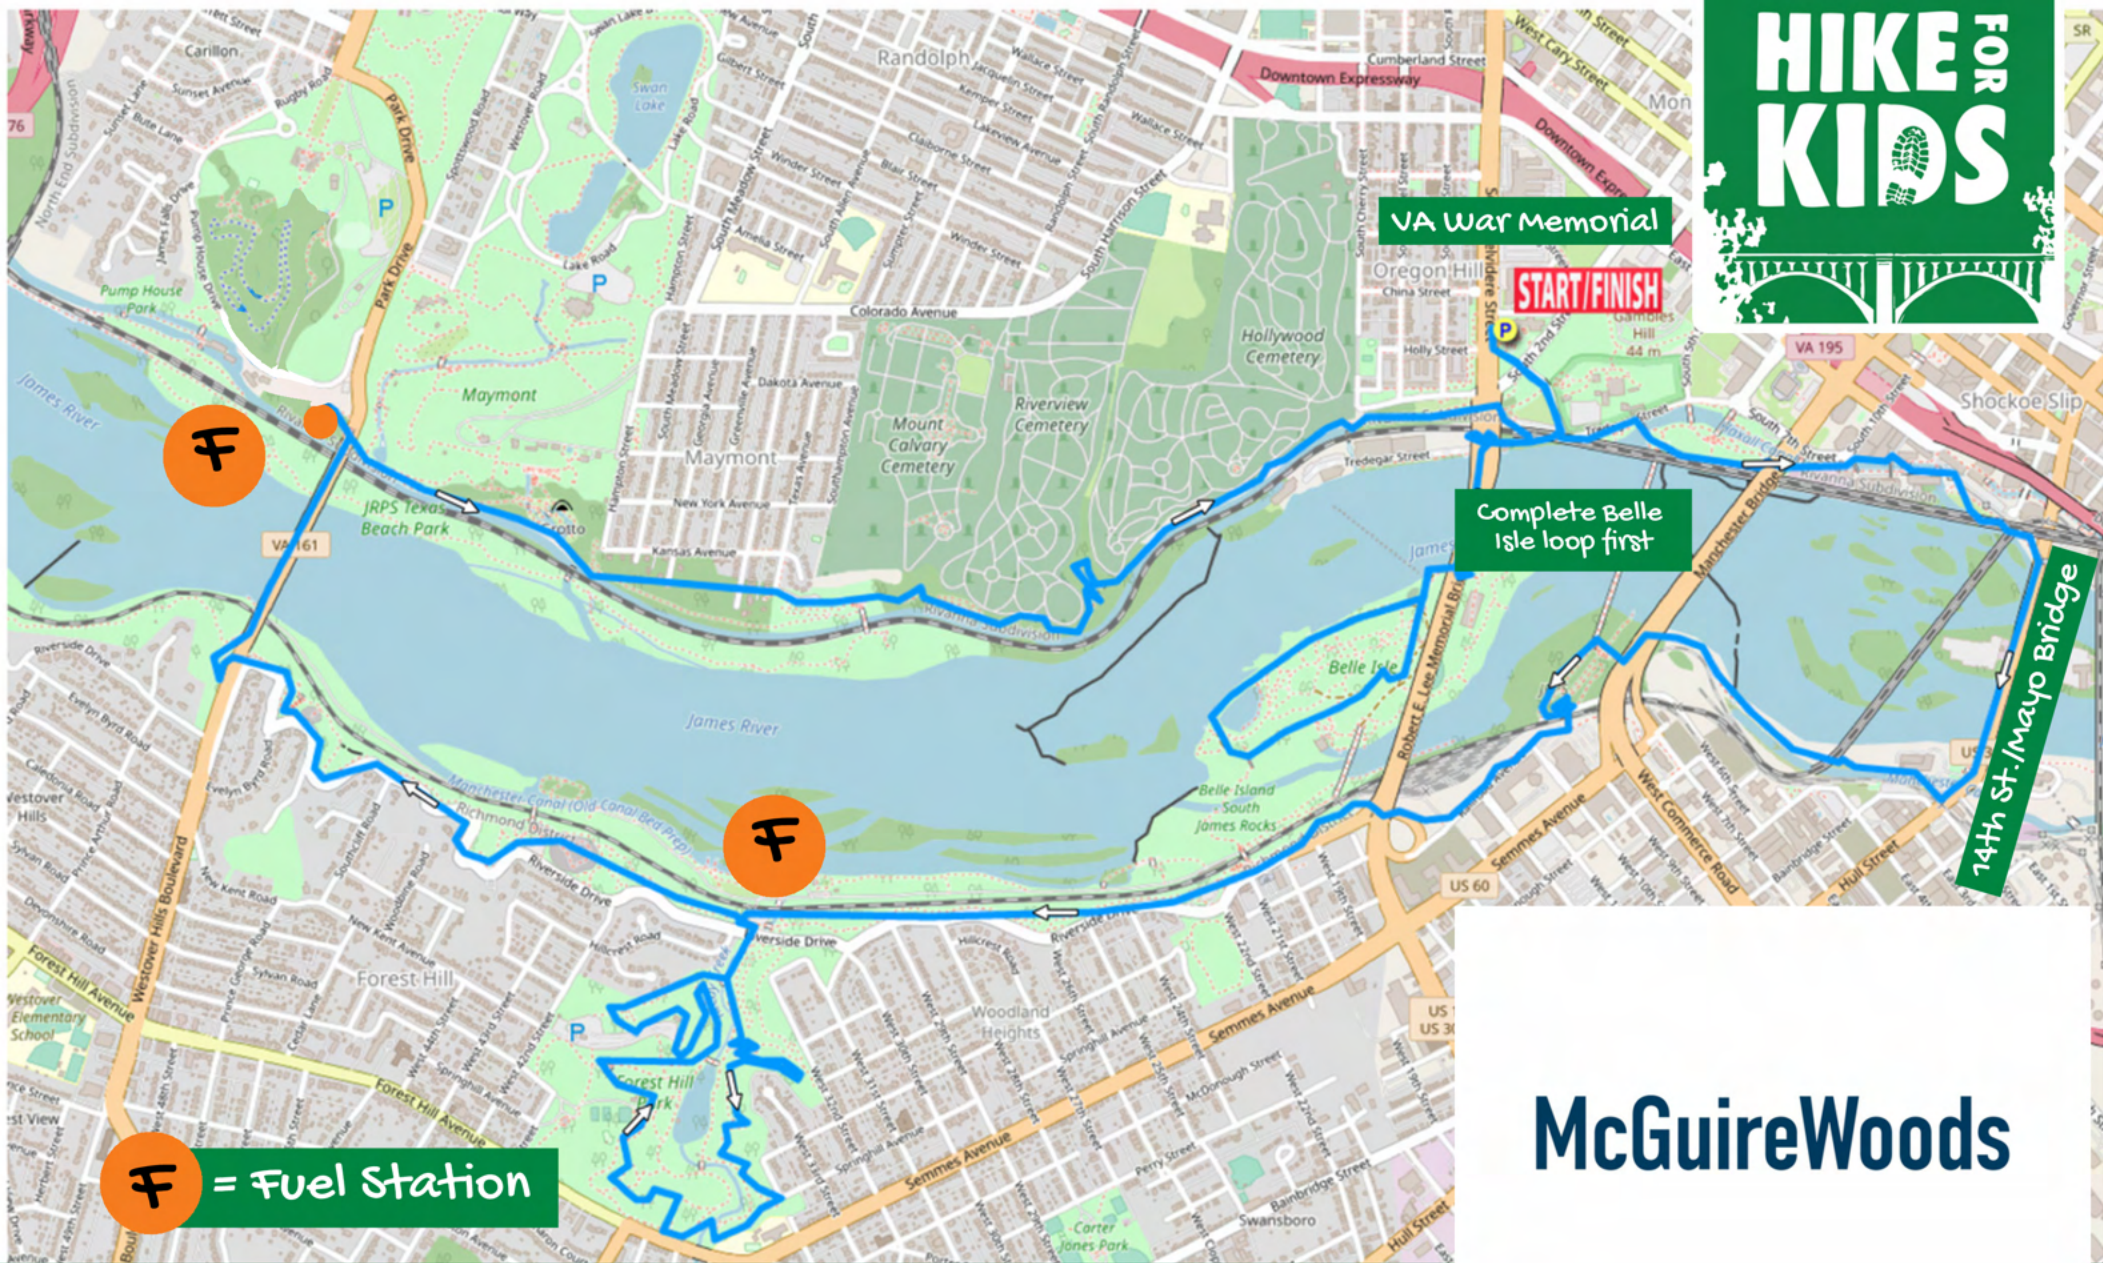

Map & Directions - 14 Mile Loop

14 Mile Loop is sponsored by:

McGuireWoods